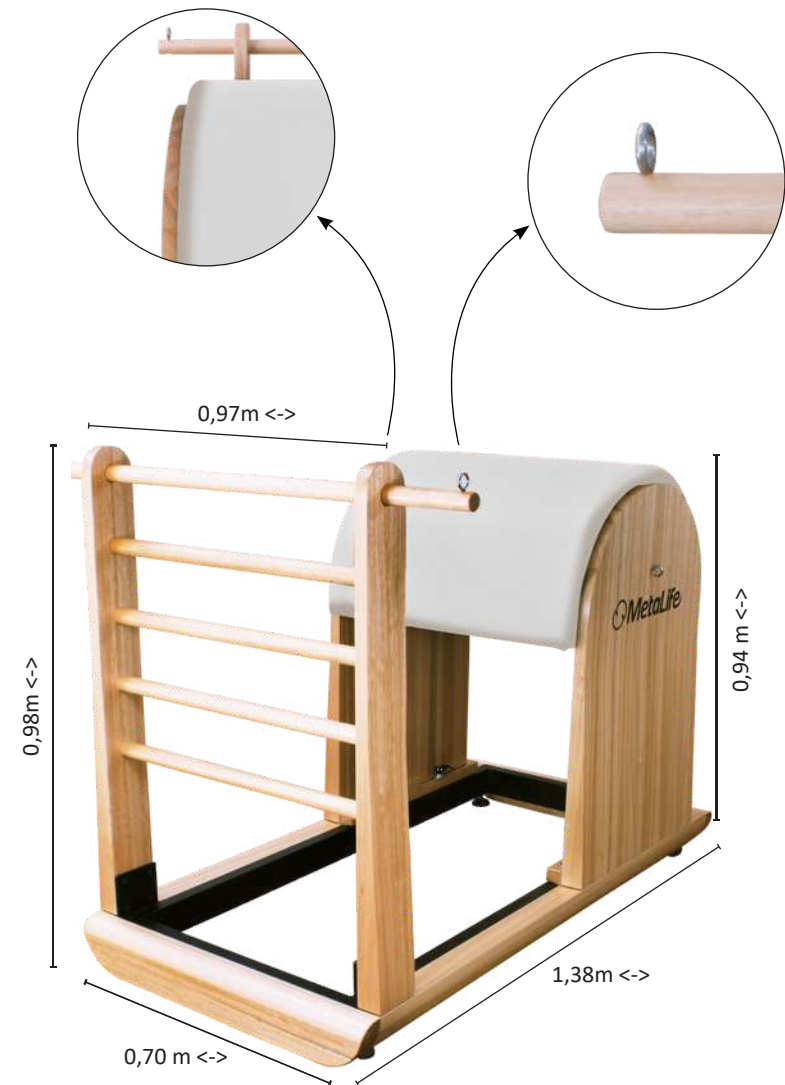

Optional:
Micro step box
Trunck Step Chair / Cadillac

Seat height: 0,62 m / 2,03 ft
Height with canes: 1,44 m / 4,72 ft
ft Width: 0,67 m / 2,19 ft
Length: 0,88 m / 2,88 ft

W23eco

CADILLAC

- 1 Pair of black springs (light)
- 1 Pair of purple springs (very strong)
- 1 Pair of yellow springs (very light)
- 1 Pair of white springs (médium)
- 2 Pairs of blue springs (strong)
- 1 Pair of fuzzy handles
- 1 Support handle
- 1 Safety handle
- 1 Pair of foot straps
- 1 Pair of handles straps
- 1 Abdomen strap
- 1 Roll-down bar
- 1 Spring Cover

Optional:

- Cadillac trunk
- Sideboard for accessories

Total height: 2,11 m / 6,92 ft
Seat height: 0,62 m / 2,03 ft
Largura: 0,77 m / 2,52 ft
Length: 2,70 m / 8,85 ft

MetaLife

W23*eco*

LADDER BARREL

Promotes exercises to develop abdominal muscle strength, stretching and flexibility, also can be used with Cadillac or Reformer springs and Roll-down bar.

Optional:
Extension platform

Height: 0,94 m / 3,08 ft
Backrest height: 0,98 m / 3,21 ft
Width: 0,70 m / 2,29 ft
Top bar width: 0,97 m / 3,18 ft
Length: 1,38 m / 4,52 ft

 **MetaLife**

W23_{eco}

REFORMER

- 4 red springs (very strong)
- 1 blue spring (strong)
- 1 Pair of foot straps
- 1 Support handle
- 1 Pair of handle straps
- 1 Abdomen strap
- 1 Braided rope 5 meters

Optional:

- Reformer Tower
- Mat converter
- Reformer Box
- Jumping Board
- Extension Platform

Total height: 0,79 m / 2,59 ft
Seat height: 0,42 m / 1,37 ft
Width: 0,83 m / 2,72 ft
Length: 2,76 m / 9,05 ft