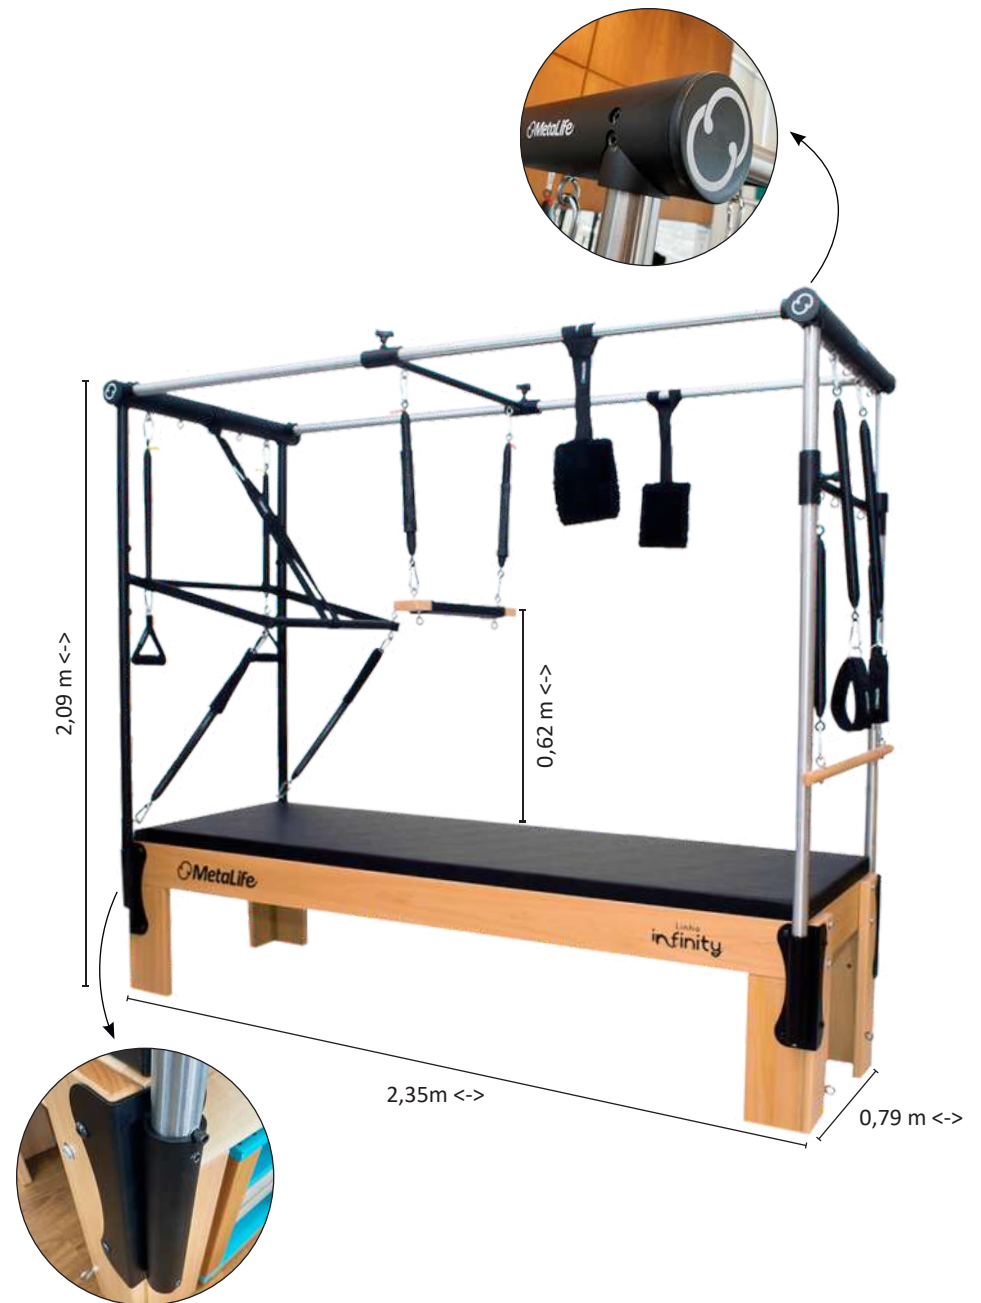

Optional:

Cadillac trunk

Sideboard for accessories

Total height: 2,09 m / 6,85 ft

Seat height: 0,62 m / 2,03 ft

Width: 0,79 m / 2,59 ft

Length: 2,35 m / 7,70 ft

MetaLife

infinity

LADDER BARREL

Promotes exercises to develop abdominal muscle strength, stretching and flexibility, also can be used with Cadillac or Reformer springs and Roll-down bar.

Optional:
Extension platform

Height: 0,98 m / 3,2 ft
Width: 0,70 m / 2,29 ft
Top bar width: 0,91m/2,98 ft
Length: 1,27m / 4,16 ft

infinity

REFORMER

- 4 red springs (very strong)
- 1 blue spring (strong)
- 1 Pair of foot straps
- 1 Support handle
- 1 Pair of handle straps
- 1 Rope 5 meters

Optional:

- Cadillac trunk
- Sideboard for accessories

Total height: 2,11 m / 6,92 ft
Seat height: 0,62 m / 2,03 ft
Largura: 0,77 m / 2,52 ft
Length: 2,70 m / 8,85 ft

MetaLife

W23*eco*

LADDER BARREL

Promotes exercises to develop abdominal muscle strength, stretching and flexibility, also can be used with Cadillac or Reformer springs and Roll-down bar.