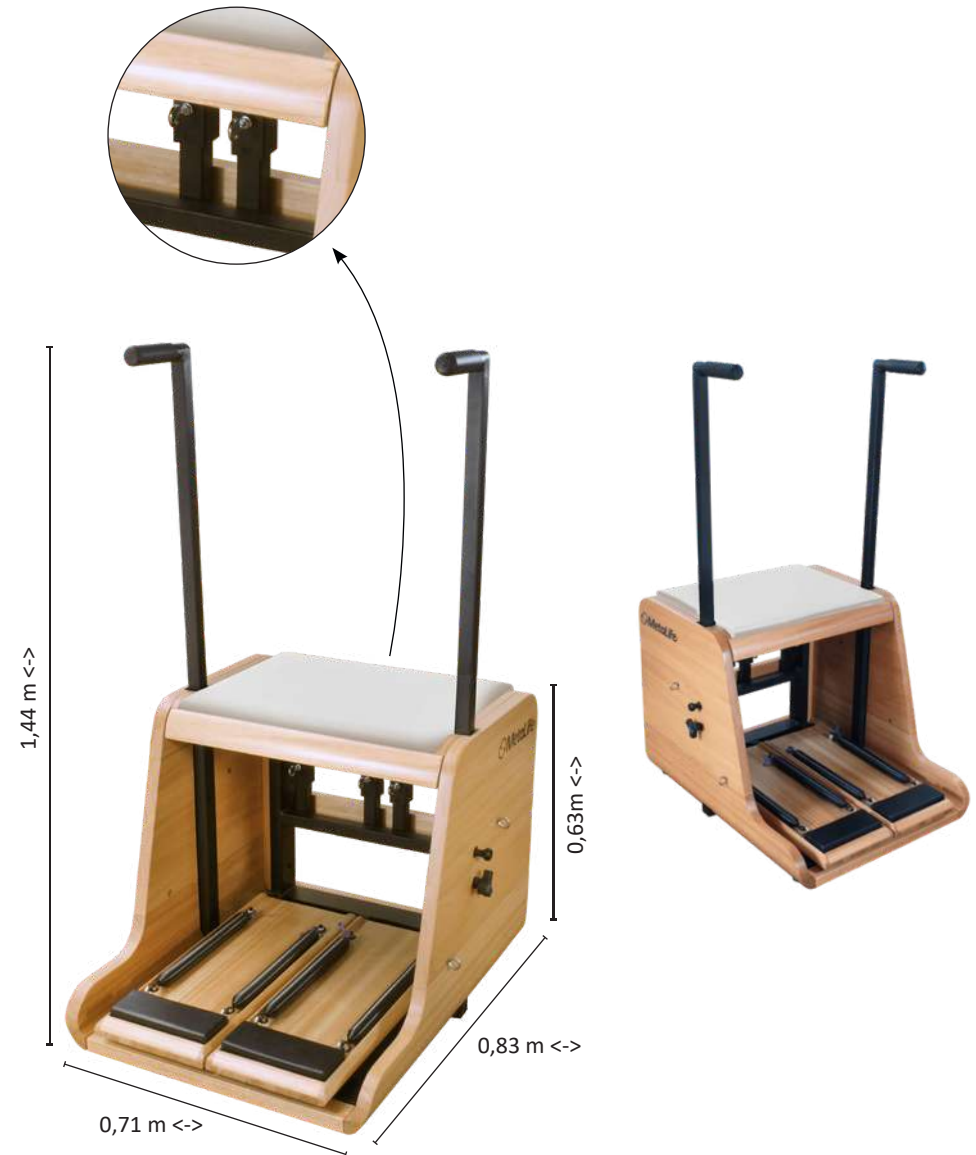

Optional:

- Reformer Tower
- Mat converter
- Reformer Box
- Jumping Board
- Extension Platform

Total height: 0,79 m / 2,59 ft
Seat height: 0,42 m / 1,37 ft
Width: 0,83 m / 2,72 ft
Length: 2,76 m / 9,05 ft

 **MetaLife**

W23*eco*

STEP CHAIR

1 Pair of sticks
1 Pair of red springs (very strong)
2 Pairs of blue springs (strong)

Optional:
Micro step box
Trunck Step Chair / Cadillac

Seat height: 0,63 m / 2,06 ft
Height with canes: 1,44 m / 4,72 ft
Width: 0,71 m / 2,32 ft
Length: 0,83 m / 2,72 ft

CLASSIC
by MetaLife

CADILLAC

- 1 Pair of roll-down springs
- 1 Pair of arm springs
- 1 Pair of leg springs
- 1 Pair of trapeze springs
- 3 push-through springs
- 1 Pair of fuzzy handles
- 1 Pair of loop 9" handles
- 1 Trapeze handle
- 1 Footworl handle
- 1 Pair of leather handles
- 1 Belly Strap
- 1 Pair of security chain
- 1 Rest chain for push-through bar
- 1 Kuna Board

Optional:

- Airplane board
- Handles Sheepskin Cover

Height: 2,09 m / 6,85 ft
Width: 0,65 m / 2,13 ft
Length: 2,19 m / 7,18 ft

CLASSIC
by *MetaLife*

LADDER BARREL

Promotes exercises to develop abdominal muscle strength, stretching and flexibility, also can be used with Cadillac or Reformer springs and Roll-down bar.