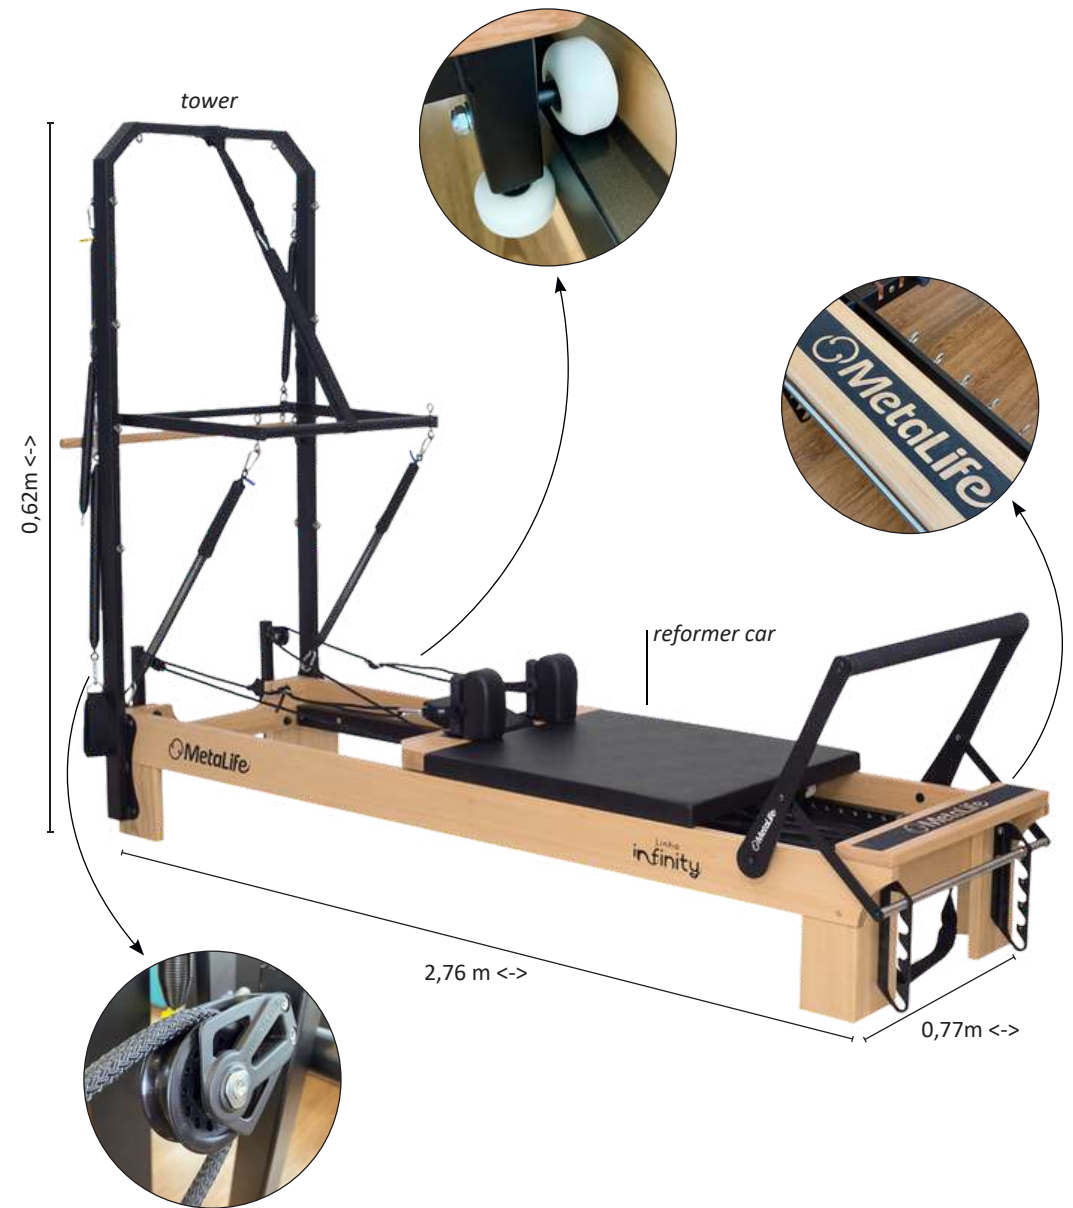

Optional:

Cadillac trunk

Sideboard for accessories

Total height: 2,09 m / 6,85 ft

Seat height: 0,62 m / 2,03 ft

Width: 0,79 m / 2,59 ft

Length: 2,35 m / 7,70 ft

MetaLife

Height: 0,98 m / 3,2 ft
Width: 0,70 m / 2,29 ft
Top bar width: 0,91m/2,98 ft
Length: 1,27m / 4,16 ft

infinity

REFORMER

- 4 red springs (very strong)
- 1 blue spring (strong)
- 1 Pair of foot straps
- 1 Support handle
- 1 Pair of handle straps
- 1 Rope 5 meters

Optional:

- Reformer Tower
- Mat converter
- Reformer Box
- Jumping Board
- Extension Platform

Total height: 0,62 m / 2,03 ft
Width: 0,77 m / 2,29 ft
Length: 2,76 m / 9,05 ft

infinity

STEP CHAIR

- 1 Pair of sticks
- 1 Pair of red springs (very strong)
- 2 Pairs of blue springs (strong)

Optional:
Micro step box
Trunck Step Chair / Cadillac

Seat height: 0,62 m / 2,03 ft
Height with canes: 1,44 m / 4,72 ft
ft Width: 0,67 m / 2,19 ft
Length: 0,88 m / 2,88 ft

W23eco

CADILLAC

- 1 Pair of black springs (light)
- 1 Pair of purple springs (very strong)
- 1 Pair of yellow springs (very light)
- 1 Pair of white springs (médium)
- 2 Pairs of blue springs (strong)
- 1 Pair of fuzzy handles
- 1 Support handle
- 1 Safety handle
- 1 Pair of foot straps
- 1 Pair of handles straps
- 1 Abdomen strap
- 1 Roll-down bar
- 1 Spring Cover