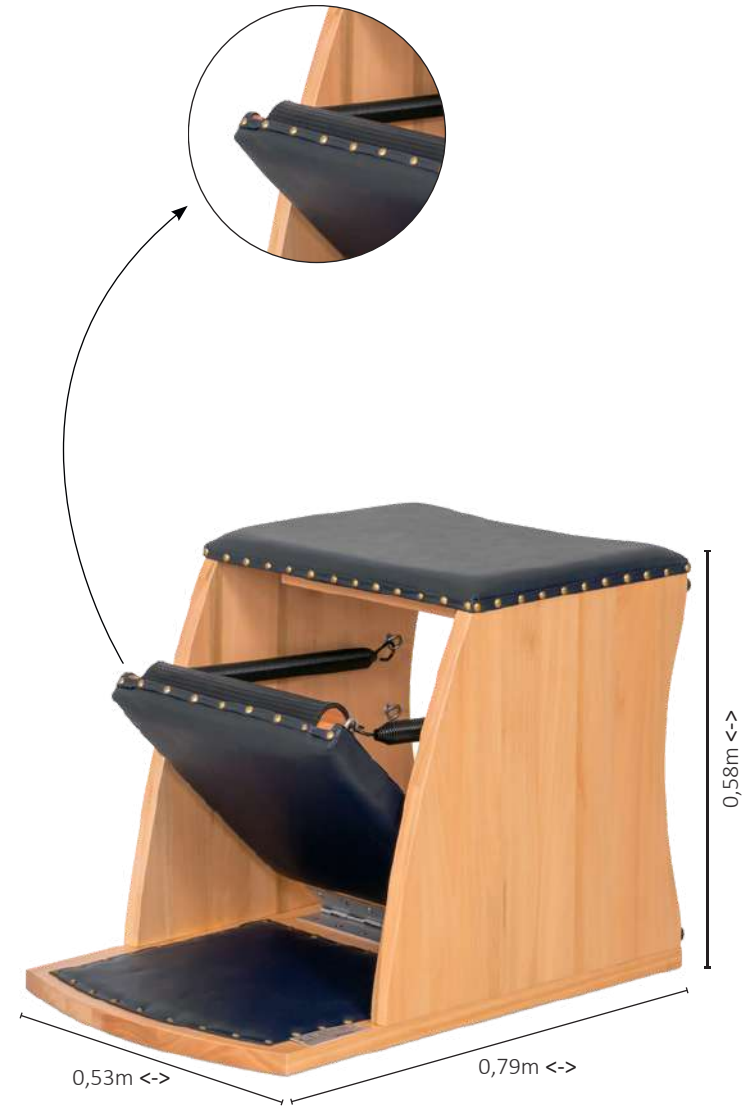

Optional:
Handle Sheepskin Cover
Jumping Board

Height: 0,37 m / 1,21 ft
Width: 0,65 m / 2,13 ft
Length: 2,18 m / 7,15 ft

CLASSIC
by MetaLife

HIGH CHAIR

- 1 Pair of springs
- 1 Pair of inox steel handles

Height: 1,63 m / 5,34 ft
Width: 0,59 m / 1,93 ft
Length: 0,81 m / 2,65 ft

CLASSIC
by *MetaLife*

PEDI-POLE

- 1 Pair of pedi-pole springs
- 1 Pair of leather handle

Height: 2,13 m / 6,98 ft
Width: 0,54 m / 1,77 ft
Length: 0,45 m / 1,47 ft

CLASSIC
by *MetaLife*

ARM CHAIR

Arm Chair's main function is to work shoulder, arm, trapezius, neck, upper torso and breastplate.

- 1 Pair of pedi-pole springs
- 1 Pair of leather handle

Height: 0,84 m / 2,75 ft
Width: 0,39 m / 1,27 ft
Length: 1,01 m / 3,31 ft

CLASSIC
by MetaLife

WUNDA CHAIR

3 Levels with adjustment of tension
1 Pair of springs

Height: 0,58 m / 1,90 ft
Width: 0,53 m / 1,73 ft
Length: 0,79 m / 2,59 ft.

Linha
infinity

CLASSIC
by MetaLife

W23*eco*

 **MetaLife**