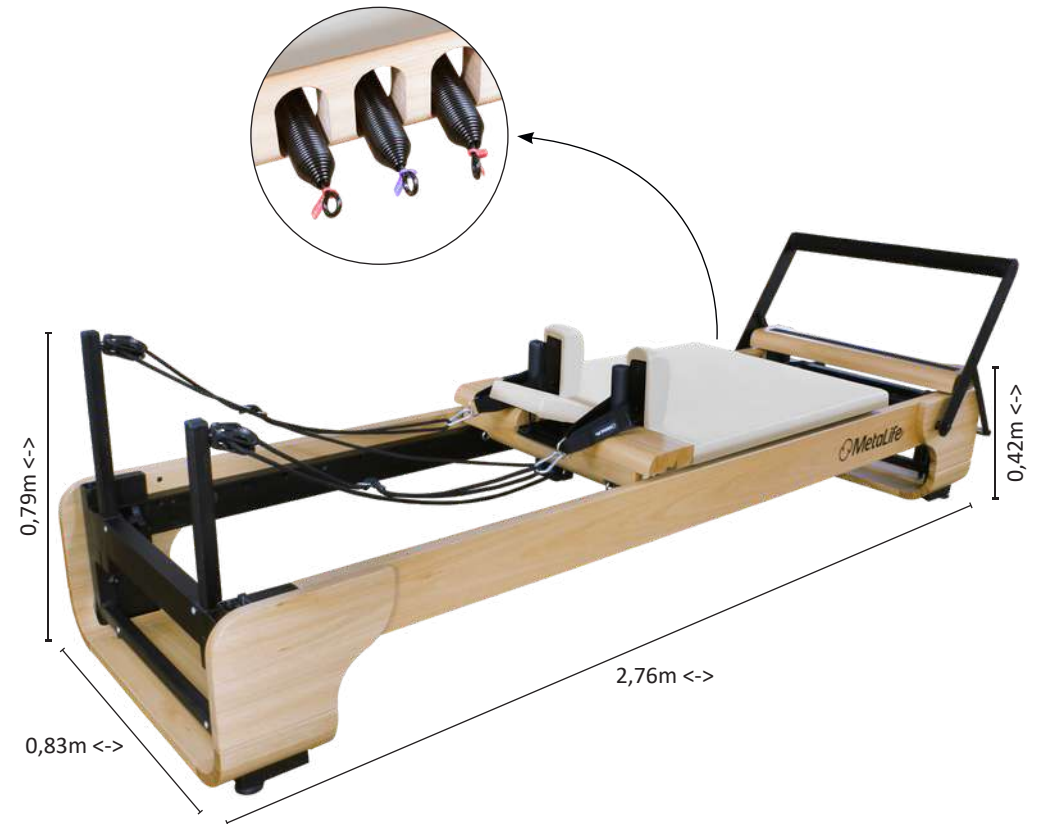

Height: 0,98 m / 3,2 ft
Width: 0,70 m / 2,29 ft
Top bar width: 0,91m/2,98 ft
Length: 1,27m / 4,16 ft

infinity

REFORMER

- 4 red springs (very strong)
- 1 blue spring (strong)
- 1 Pair of foot straps
- 1 Support handle
- 1 Pair of handle straps
- 1 Rope 5 meters

Optional:

- Cadillac trunk
- Sideboard for accessories

Total height: 2,11 m / 6,92 ft
Seat height: 0,62 m / 2,03 ft
Largura: 0,77 m / 2,52 ft
Length: 2,70 m / 8,85 ft

MetaLife

W23*eco*

LADDER BARREL

Promotes exercises to develop abdominal muscle strength, stretching and flexibility, also can be used with Cadillac or Reformer springs and Roll-down bar.

Optional:
Extension platform

Height: 0,94 m / 3,08 ft
Backrest height: 0,98 m / 3,21 ft
Width: 0,70 m / 2,29 ft
Top bar width: 0,97 m / 3,18 ft
Length: 1,38 m / 4,52 ft

 **MetaLife**

W23_{eco}

REFORMER

- 4 red springs (very strong)
- 1 blue spring (strong)
- 1 Pair of foot straps
- 1 Support handle
- 1 Pair of handle straps
- 1 Abdomen strap
- 1 Braided rope 5 meters

Optional:

- Reformer Tower
- Mat converter
- Reformer Box
- Jumping Board
- Extension Platform

Total height: 0,79 m / 2,59 ft
Seat height: 0,42 m / 1,37 ft
Width: 0,83 m / 2,72 ft
Length: 2,76 m / 9,05 ft