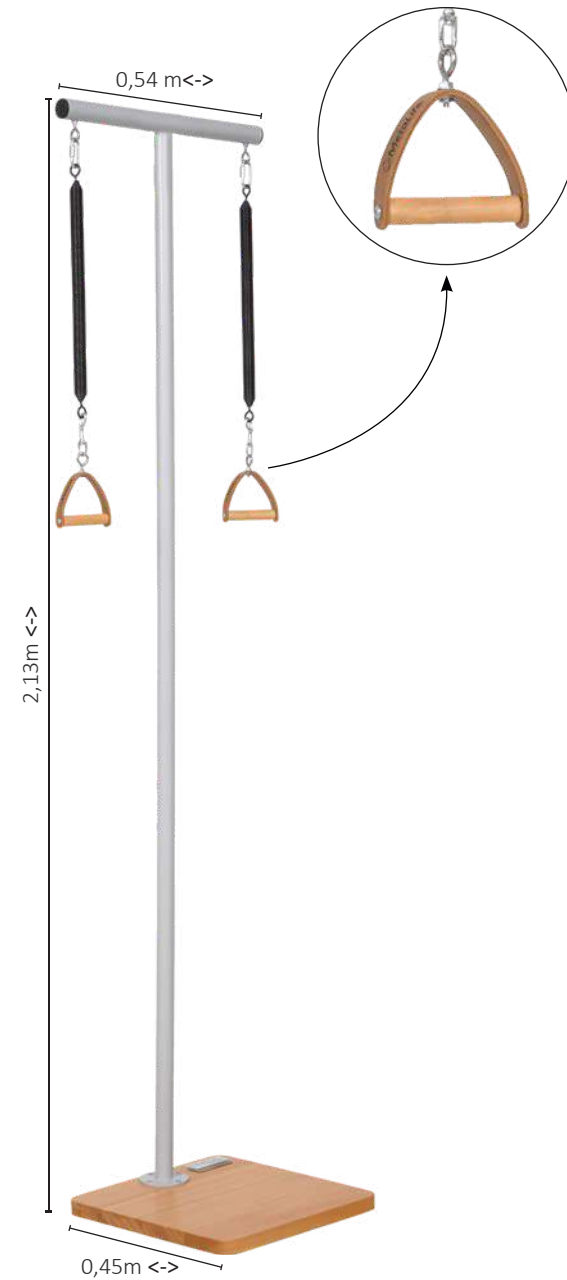

Optional:
Extension platform

Height: 0,94 m / 3,08 ft
Seat height: 0,89m / 2,91 ft
Width: 0,84 m / 2,75 ft
Length: 1,05m - 1,17 m / 3,44 ft - 3,83 ft

CLASSIC
by *MetaLife*

REFORMER

- 4 Reformer Box
- 1 Stick
- 1 Pair leather handles
- 4 Springs
- 1 Pair of extension strap
- 1 Pair of footwork strap
- 1 Pair of rubber pad

Optional:
Handle Sheepskin Cover
Jumping Board

Height: 0,37 m / 1,21 ft
Width: 0,65 m / 2,13 ft
Length: 2,18 m / 7,15 ft

CLASSIC
by MetaLife

HIGH CHAIR

- 1 Pair of springs
- 1 Pair of inox steel handles

Height: 1,63 m / 5,34 ft
Width: 0,59 m / 1,93 ft
Length: 0,81 m / 2,65 ft

CLASSIC
by *MetaLife*

PEDI-POLE

- 1 Pair of pedi-pole springs
- 1 Pair of leather handle

Height: 2,13 m / 6,98 ft
Width: 0,54 m / 1,77 ft
Length: 0,45 m / 1,47 ft

CLASSIC
by *MetaLife*

ARM CHAIR

Arm Chair's main function is to work shoulder, arm, trapezius, neck, upper torso and breastplate.

- 1 Pair of pedi-pole springs
- 1 Pair of leather handle

Height: 0,84 m / 2,75 ft
Width: 0,39 m / 1,27 ft
Length: 1,01 m / 3,31 ft

CLASSIC
by MetaLife

WUNDA CHAIR

3 Levels with adjustment of tension
1 Pair of springs